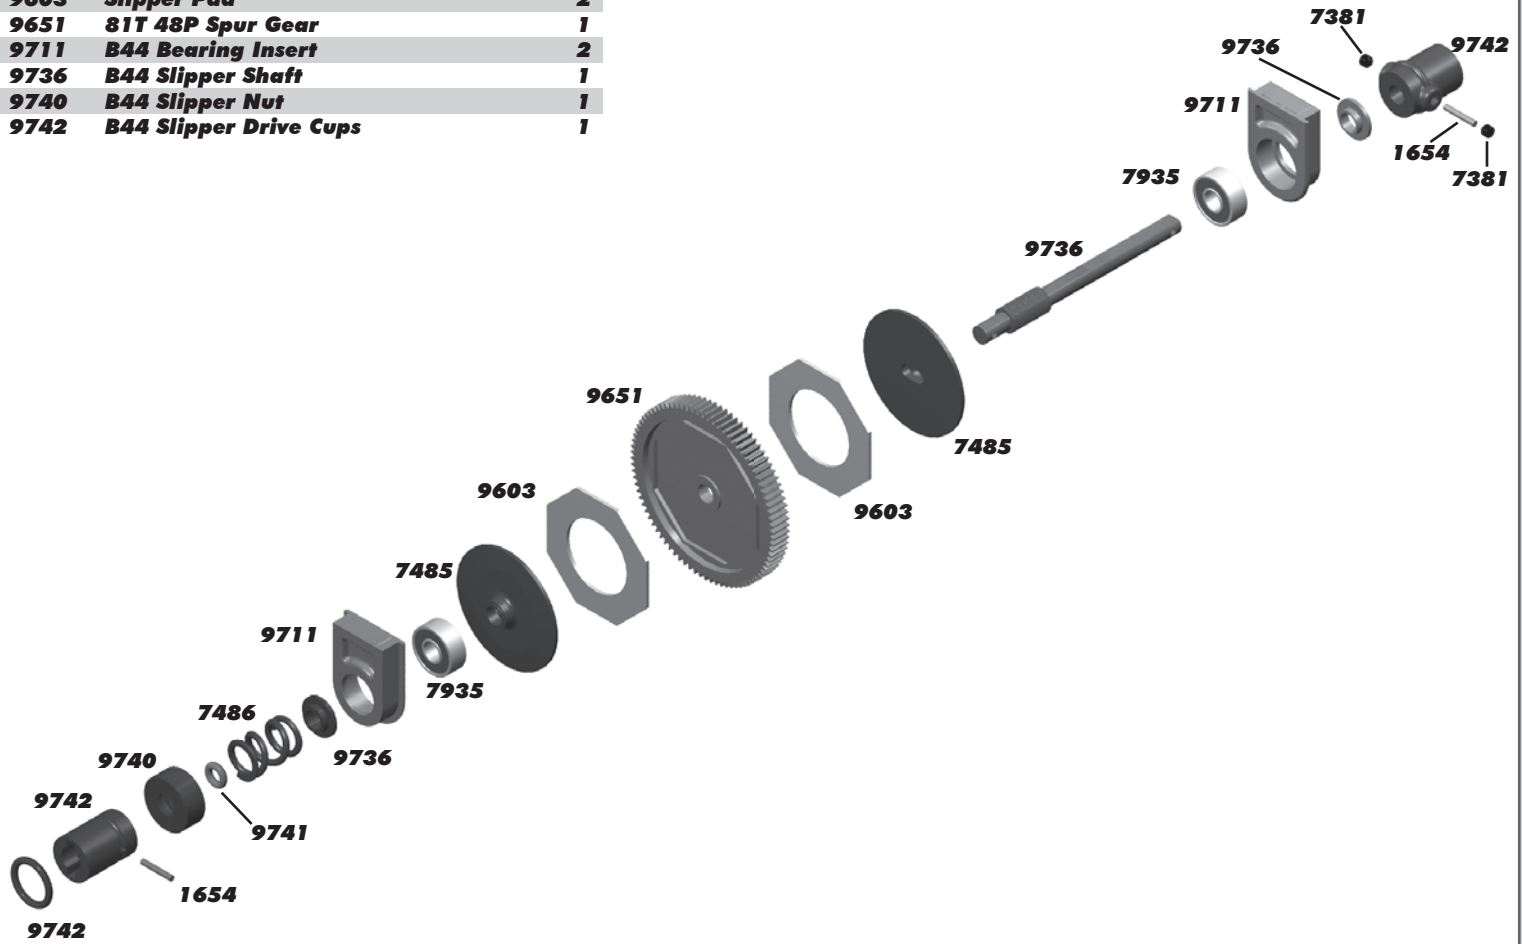

:: Slipper

1654	FT Axle Pins	4
7381	CVD Rebuild Kit	1
7485	FT V2 Slipper Hubs	2
7486	FT V2 Slipper Spring and Washer	1
7935	.187 x .50 x .196" Bearing	2
9603	Slipper Pad	2
9651	81T 48P Spur Gear	1
9711	B44 Bearing Insert	2
9736	B44 Slipper Shaft	1
9740	B44 Slipper Nut	1
9742	B44 Slipper Drive Cups	1