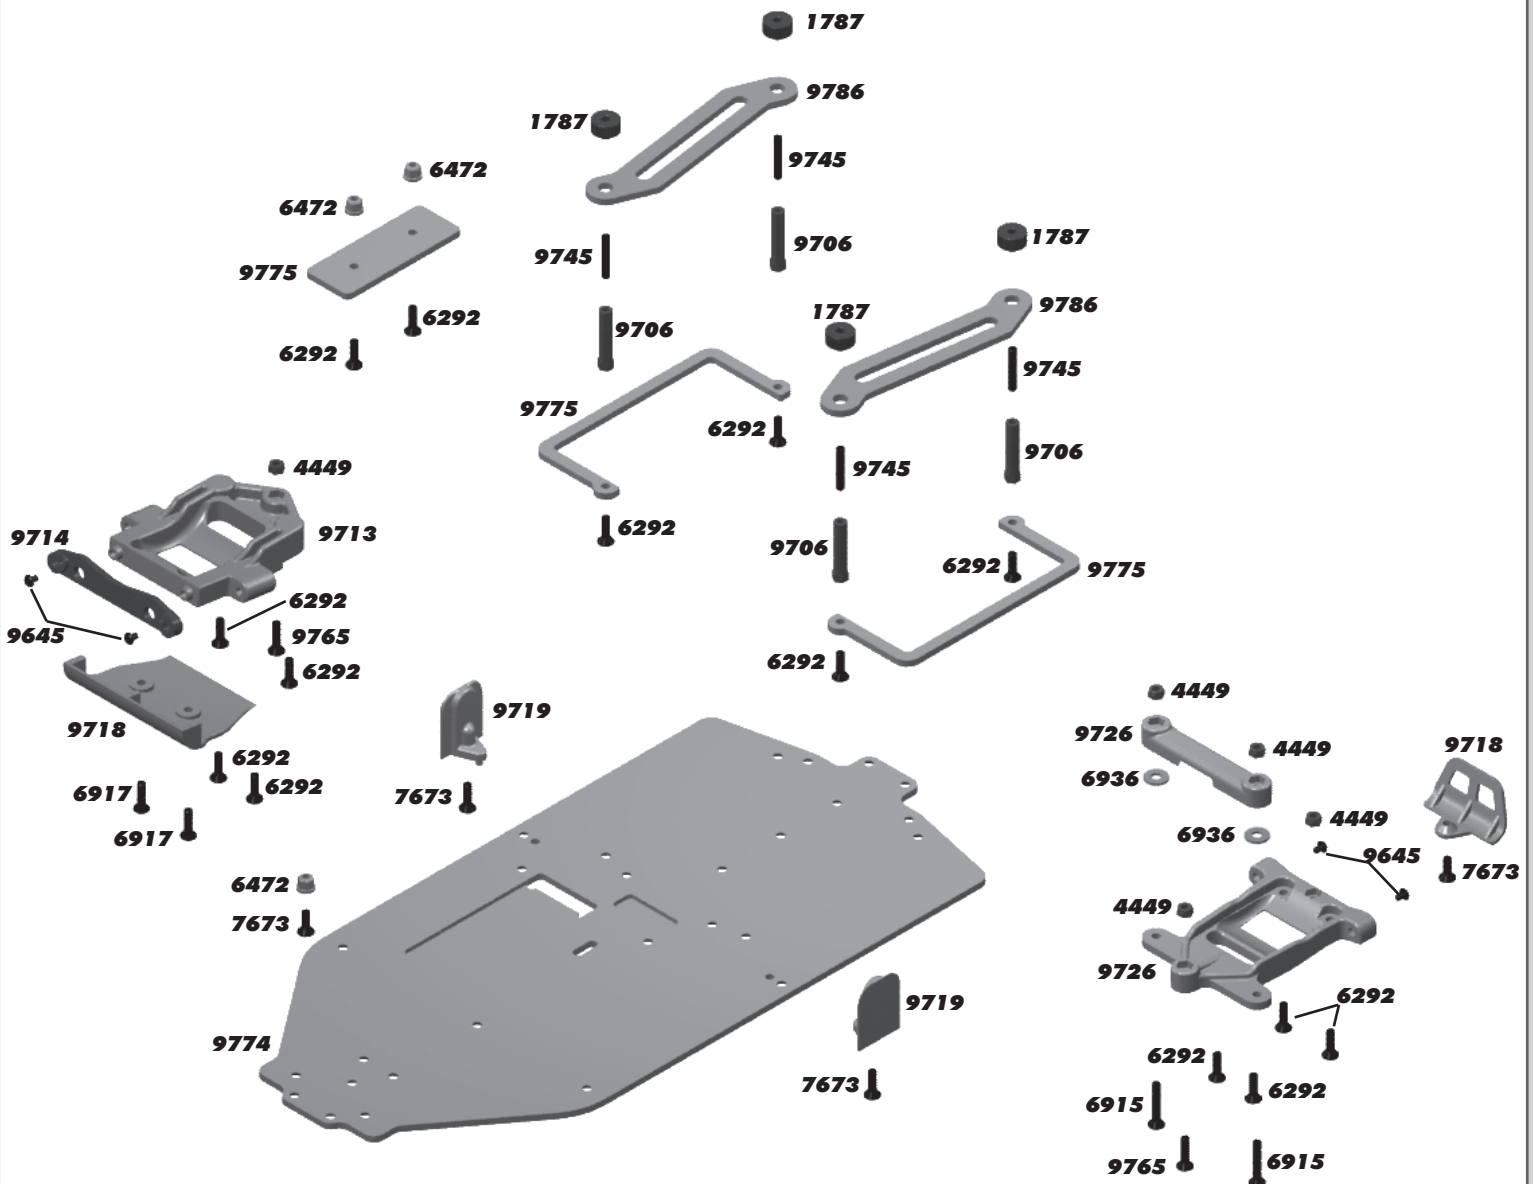

:: Chassis and Battery Mounts

1787	FT Battery Strap Thumbscrews	2
4449	4-40 x 3/16" Alum. Locknut	5
6292	4-40 x 3/8" FHCS	6
6472	Shock Mount Nuts	4
6915	4-40 x 5/8" FHCS	6
6917	4-40 x 3/8" BHCS	6
6936	Washers, Alum. #4	10
7673	4-40 x 5/16" FHCS	6
9645	2-56 x 1/8" BHCS	4
9706	B44 Battery Post	2
9713	B44 Front Bulkhead	1
9714	B44 Shock Tower Mounts	1
9718	B44 Front & Rear Bumper	1 ea.
9719	B44 Body Mounts	2
9726	B44 Rear Chassis Plate, 3° arm mount	1
9745	B44 Servo Link and Setscrew	1
9765	4-40 x 7/16" FHCS	6
9774	B44.1 LiPo Chassis	1
9775	B44.1 LiPo Battery Tray	1
9786	B44 Battery Strap Carbon Fiber	2