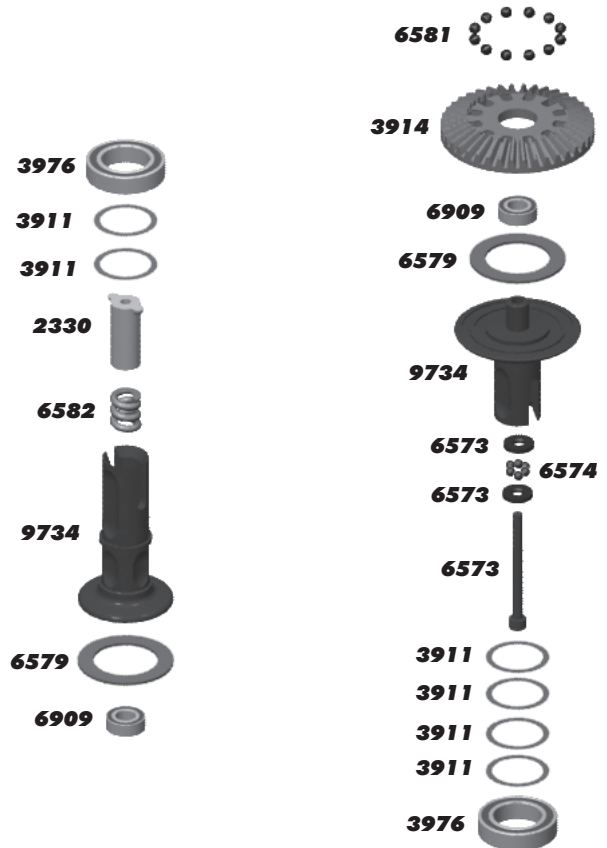

:: Shocks

1777	FT Blue Aluminum Shock Pivot Ball/Eyelet	4
1780	FT Blue Aluminum Shock Bushing, std	4
4187	.030 Nylon Washer	12
5407	Red O-Rings	8
6299	1/8" E-Clips	12
6417	FT Shock Shaft Gold 1.02"	1
6443	Bleeder Shock Caps 1/10 w/screws	4
6465	Shock Pistons, 4 each of #1,2, & 3	1
6469	Black Shock Cap O-Ring	4
6472	Shock Mount Nut	4
6475	Spring Cup (used on rear)	4
6925	4-40 x 1/2" SHCS	6
7474	V2 Threaded Shocks 0.89" Complete	2
7475	V2 Threaded Shock Bodies 0.89"	2
7478	V2 Threaded Shocks 1.18" Complete	2
7479	V2 Threaded Shock Bodies 1.18"	2
7484	V2 1/10th Shocks Rebuild Kit (rebuilds 4)	1
9645	2-56 x 1/8" bhcs	6
9723	FT Shock Shaft Gold 0.80"	1
9724	Offset Spring Cups (used on front)	2

:: Shock Springs

1581	Factory Team Buggy Front Spring Kit. 1 pair of green, silver, blue, black front springs	1
1582	Factory Team Truck Rear Spring Kit. 1 pair of green, silver, blue, gold, red rear springs	1
6493	Front Buggy Spring Brown 2.80 lb (Kit)	Pr.
6494	Front Buggy Spring Green 3.50 lb	Pr.
6496	Front Buggy Spring Silver 3.85 lb	Pr.
6497	Front Buggy Spring Blue 4.20 lb	Pr.
8232	Front Buggy Spring Black 3.20 lb	Pr.
6478	Rear Spring Silver 2.10 lb	Pr.
6480	Rear Spring Green 1.90 lb (Kit)	Pr.
6481	Rear Spring Black 1.74 lb	Pr.
6482	Rear Spring Gray 2.33 lb	Pr.
7434	Rear Spring Blue 2.55 lb	Pr.
7435	Rear Spring Gold 2.75 lb	Pr.
7436	Rear Spring Red 2.95 lb	Pr.

:: Lubes & Adhesives / Decals / Misc.

1105	FT Green Slime Shock Lube	1
1596	FT Locking Adhesive	1
1597	FT Tire Adhesive, medium	1
6588	Black Grease - 4cc	1
6591	S.Diff Lube - 4cc	1
6636	Silicone Grease - 4cc	1
6727	Servo Tape	2
716	Reedy 2009 Sticker Set	1
717	Reedy Powered Logo Decal	1
3816	American Bumper Sticker	1
3820	AE Logo Decal Sheet	1
3834	AE Blue Embossed Logo Sticker	2
9777	B44.1 Decal Sheet	1

:: Differentials