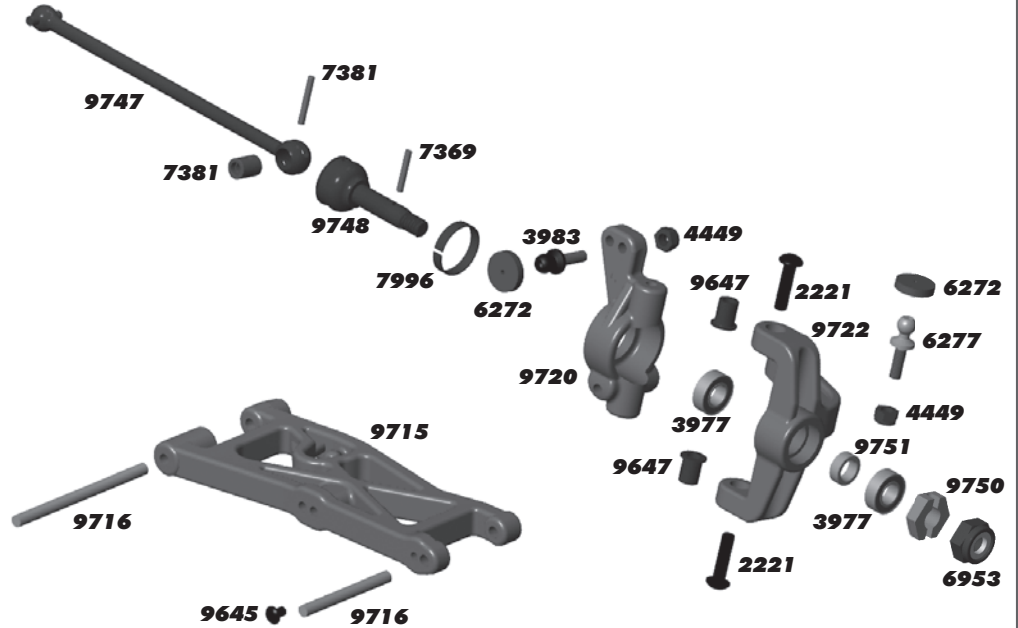

:: Front Suspension

2221	4-40 x 7/16" BHCS	6
3977	3/16 x 3/8" RS Ball Bearing	2
3983	Ballstud .30" Black, short	6
4449	4-40 x 3/16" Alum. Locknut	5
6272	Foam Ballend Dust Covers	28
6277	Ballstud .30" Silver, short	6
6953	8-32 LP Steel Locknut	6
7369	1/16" Universal Roll Pins	4
7381	CVD Rebuild Kit	1
7996	PosiLock QC Pin Retainer	2
9645	2-56 x 1/8" BHCS	6
9647	B44 Steering Block Bushing	4
9715	B44 Front Arms	Pr.
9716	B44 Hinge Pin Set	1
9720	B44 Caster Block	Pr.
9722	B44 Steering Block	Pr.
9747	B44 Front CVA BoneB44	2
9748	Front CVA Axle	2
9750	B44 Axle Drive Hex	2
9751	B44 Front Crush Tube	2