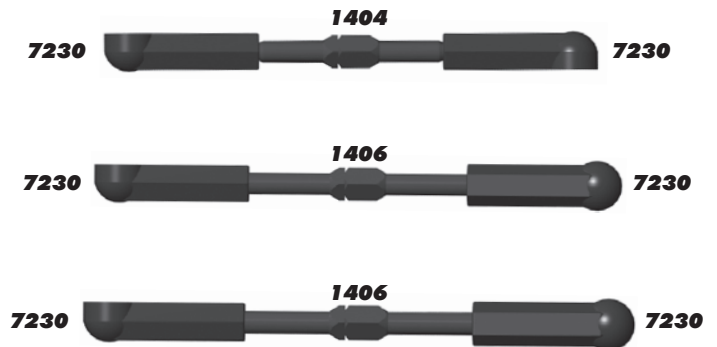

:: Turnbuckles

1404	FT Blue Titanium Turnbuckles 1.775" / 45mm	Pr.
1406	FT Blue Titanium Turnbuckle 2.00 / 51mm"	Pr.
7230	Ball Cups, Large	12