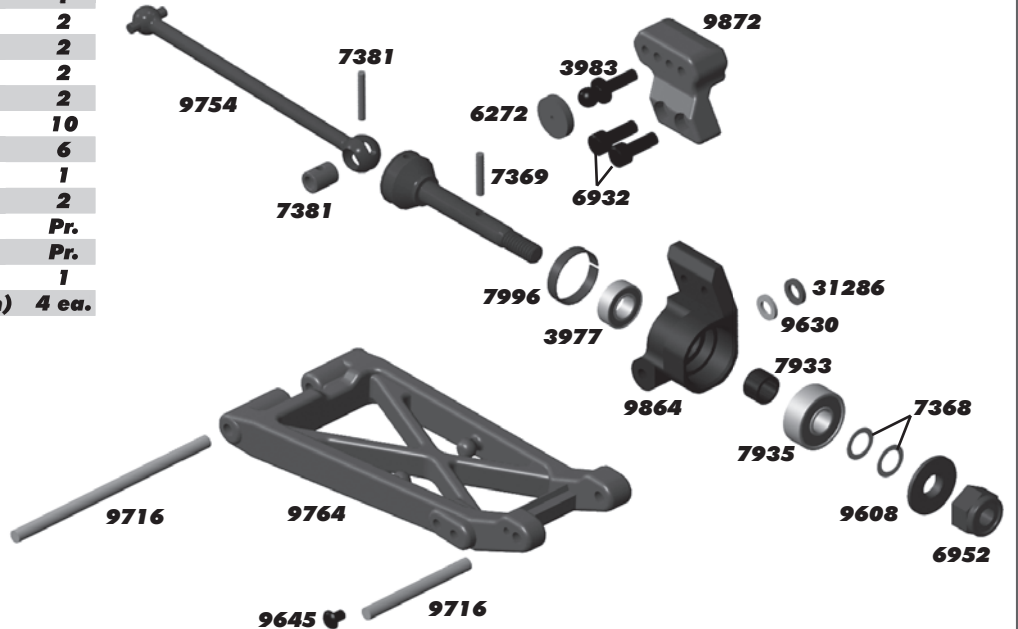

:: Rear Suspension

3977	3/16 x 3/8" RS Ball Bearing	2
3983	Ballstud .30" Black, short	6
6272	Foam Ballend Dust Covers	28
6932	4-40 x 5/16" SHCS	6
6952	8-32 Locking Nut, Steel	6
7368	3/16" Axle Shims	14
7369	1/16" Universal Roll Pins	4
7381	CVD Rebuild Kit	1
7933	Crush Tube GT2	2
7935	.187 x .50 x .196" Bearing	2
7996	PosiLock QS Pin Retainer	2
9608	RR Axle Wheel Spacer	2
9630	Ballstud Washer	10
9645	2-56 x 1/8" BHCS	6
9716	B44 Hinge Pin Set	1
9754	B44 Rear CVA Bone	2
9764	B44 Rear Arm	Pr.
9864	B44 FT Aluminum Hub, 0°	Pr.
9872	B44 FT Aluminum Hub Tower Set	1
31286	Alum. Ballstud Washer (1mm, 2mm)	4 ea.