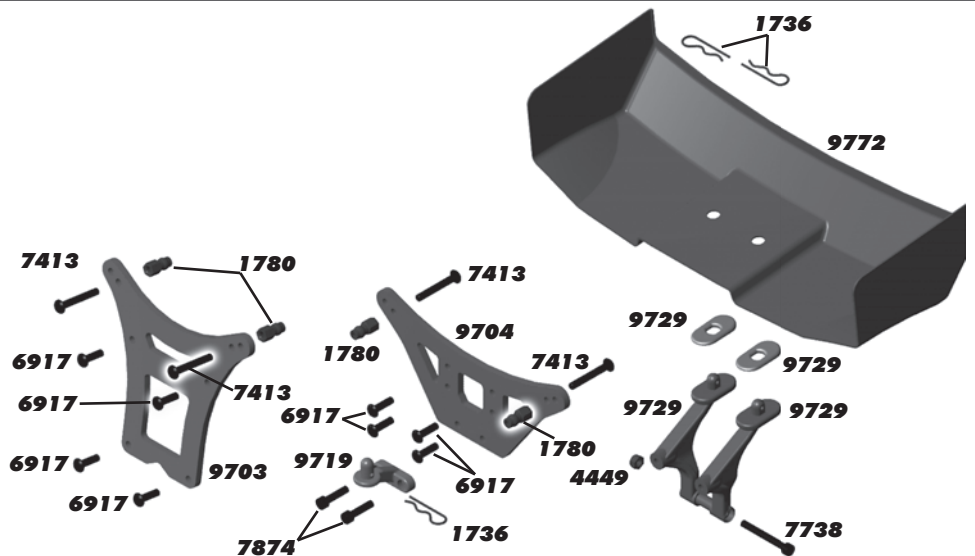

:: Front and Rear Shock Towers

1736	FT Body Clips, Short, blue	6
1780	FT Blue Alum. Shock Bushing, std	4
4449	4-40 x 3/16" Alum. Locknut	5
6917	4-40 x 3/8" BHCS	6
7413	4-40 x 3/4" BHCS	6
7738	4-40 x 7/8" SHCS	6
7874	4-40 x 7/16" SHCS	8
9703	B44 Front Shock Tower	1
9704	B44 Rear Shock Tower	1
9719	B44 Body Mounts	1
9729	B44 Wing Mounts	1
9772	High Downforce Wing 6.5"	1