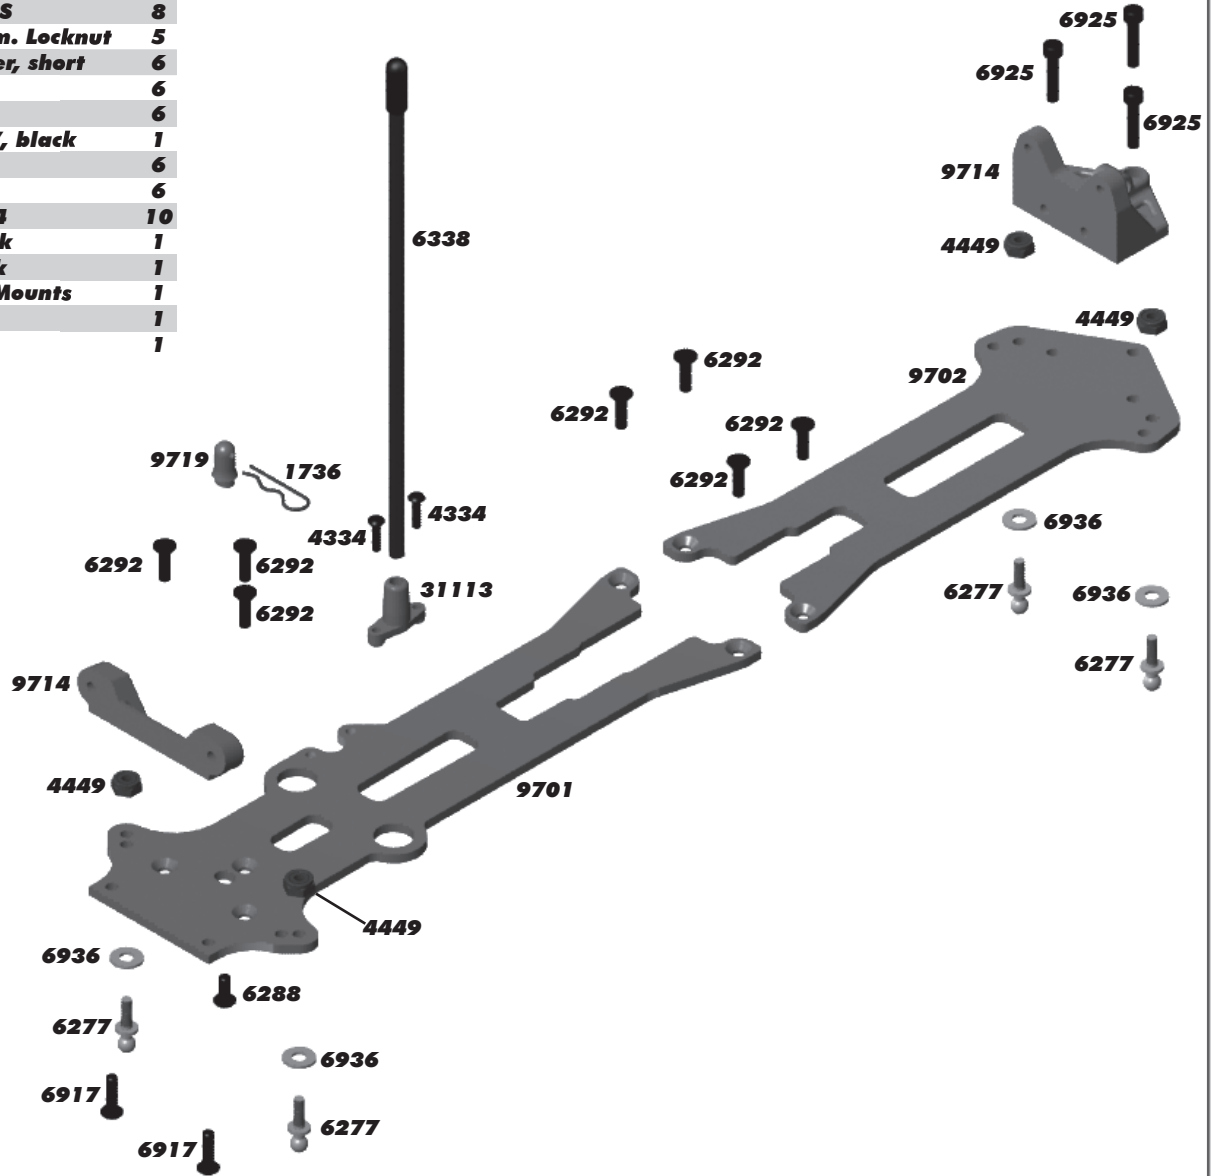

:: Front and Rear Top Plates

1736	FT Body Clips, Short, blue	6
4334	2-56 x 5/16" BHCS	8
4449	4-40 x 3/16" Alum. Locknut	5
6277	Ballstud .30" Silver, short	6
6288	4-40 x 1/4" BHCS	6
6292	4-40 x 3/8" FHCS	6
6338	Antenna Tube 12", black	1
6917	4-40 x 3/8" BHCS	6
6925	4-40 x 1/2" SHCS	6
6936	Washers, Alum. #4	10
9701	B44 Front Top Deck	1
9702	B44 Rear Top Deck	1
9714	B44 Shock Tower Mounts	1
9719	B44 Body Mounts	1
31113	Antenna Mount	1