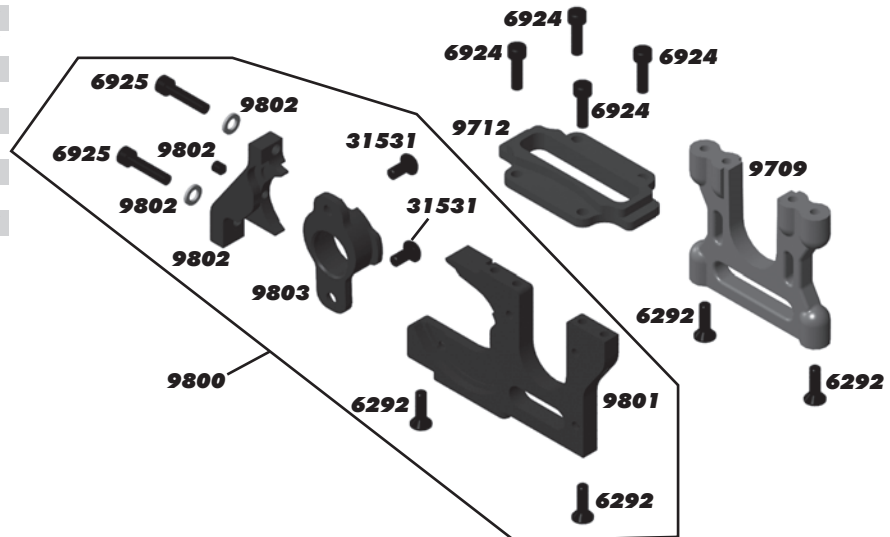

:: Center Bulkhead and Motor Mount

6292	4-40 x 3/8" FHCS	6
6924	4-40 x 3/8" SHCS	6
6925	4-40 x 1/2" SHCS	6
9709	B44 Center Bulkhead	1
9712	B44 Center Bulkhead Cap	1
9800	B44 FT Cam Motor Mount Set	1
9801	B44 FT Cam Motor Mount	1
9802	B44 FT Motor Mount Clamp	1
9803	B44 FT Motor Mount Cam	1
31531	M3 x 6mm BHCS	6