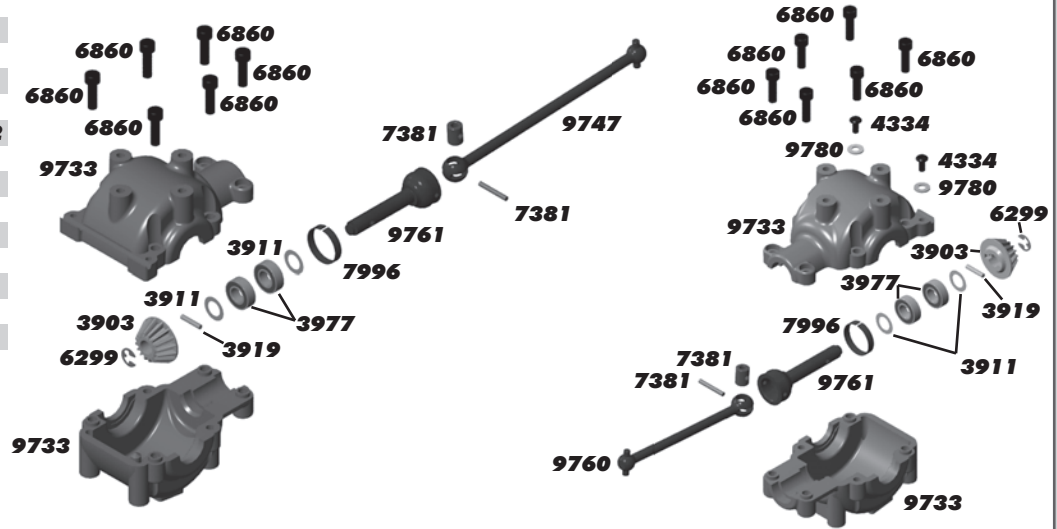

:: Slipper

1654	FT Axle Pins	4
7381	CVD Rebuild Kit	1
7485	FT V2 Slipper Hubs	2
7486	FT V2 Slipper Spring and Washer	1
7935	.187 x .50 x .196" Bearing	2
9603	Slipper Pad	2
9651	81T 48P Spur Gear	1
9711	B44 Bearing Insert	2
9736	B44 Slipper Shaft	1
9740	B44 Slipper Nut	1
9742	B44 Slipper Drive Cups	1

:: Anti-Roll Bars

6951	4-40 x 1/8" Set Screw	6
8828	Anti Roll Bar Cups, Set	1
8830	Anti Roll Bar Pivots (with setscrews), Set	1
9780	B44 Anti Roll Bar Kit	1

:: Turnbuckles

1404	FT Blue Titanium Turnbuckles 1.775" / 45mm	Pr.
1406	FT Blue Titanium Turnbuckle 2.00 / 51mm"	Pr.
7230	Ball Cups, Large	12

:: Front and Rear Gearboxes

3903	Drive Pinions	2
3911	Trans. Shim Set	1
3919	Input Shaft Hardware	1
3977	3/16 x 3/8" RS Ball Bearing	2
4334	2-56 x 5/16" BHCS	8
6299	1/8" Small E-Clips	12
6860	FT 4-40 x 3/8" SHCS, blue	6
7381	CVD Rebuild Kit	1
7996	Posilock QC Pin Retainer	2
9733	B44 Transmission Case	1
9747	B44 Front CVA Bone	2
9760	B44 Center Bone, Rear	1
9761	B44 CVA Input Shaft	1
9780	B44 Anti Roll Bar Kit	1