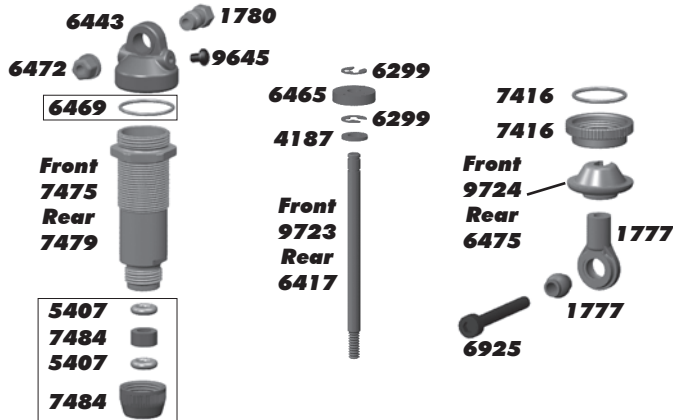

B44.1

FACTORY Team

#9061 RC10B44.1 Factory Team Kit

B44.1

1:10 Scale Electric 4WD Off Road Competition Buggy Kit Manual & Catalog 9/10

TEAM ASSOCIATED

Designed in California, USA

:: Shocks

1777	FT Blue Aluminum Shock Pivot Ball/Eyelet	4
1780	FT Blue Aluminum Shock Bushing, std	4
4187	.030 Nylon Washer	12
5407	Red O-Rings	8
6299	1/8" E-Clips	12
6417	FT Shock Shaft Gold 1.02"	1
6443	Bleeder Shock Caps 1/10 w/screws	4
6465	Shock Pistons, 4 each of #1,2, & 3	1
6469	Black Shock Cap O-Ring	4
6472	Shock Mount Nut	4
6475	Spring Cup (used on rear)	4
6925	4-40 x 1/2" SHCS	6
7474	V2 Threaded Shocks 0.89" Complete	2
7475	V2 Threaded Shock Bodies 0.89"	2
7478	V2 Threaded Shocks 1.18" Complete	2
7479	V2 Threaded Shock Bodies 1.18"	2
7484	V2 1/10th Shocks Rebuild Kit (rebuilds 4)	1
9645	2-56 x 1/8" bhcs	6
9723	FT Shock Shaft Gold 0.80"	1
9724	Offset Spring Cups (used on front)	2